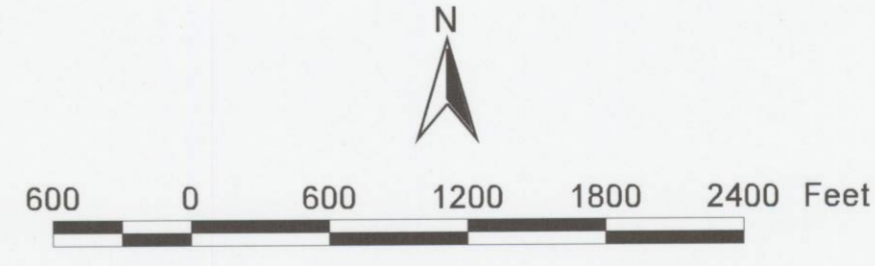

**ERIE COUNTY BOARD OF ELECTIONS**

**DELAWARE DISTRICT**

**LEGEND**

- ELECTION DISTRICTS
- COUNCIL WARD DISTRICTS

**APPORTIONMENT**

- Congress: 27, 28
- Senate: 60
- Assembly: 141, 144
- Legislative: 3, 7, 11